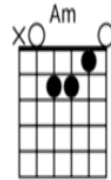

Back To Black Capo 5

2006

Amy Winehouse Bande « son » conforme

Difficulté: Intermédiaire Vérifié JFA 02/02/26

Accordage: E A D G B E Clé : Dm Tempo: 123 Bpm

[Intro]

Am Dm F E

Intro

Chant en laissant trainer les mots ...

[Verse 1]

Am Dm
He left no time to re-gret,
F E

Kept his dick wet, with his same old safe bet.

Am Dm
Me... and my head high,
F E

And my tears dry; get on without my guy.

[Verse 2]

Am Dm
You went back to what you knew,
F E
So far removed, from all that we went through.

Am Dm
And I... tread a troubled track,

F E
My odds are stacked; I'll go back to black.

[Chorus 1]

Am Dm
We only said goodbye with words; I died a hundred times.

F E N.C. Am
You go back to her and I go back to...I go back to us

<https://www.youtube.com/watch?v=s6Hly2mmxSk>

[Verse 3]

Am Dm
I love you much,
F E
It's not e-nough; you love blow and I love puff.

Am Dm
And life is like a pipe,
F E
And I'm a tiny penny rolling up the walls inside.