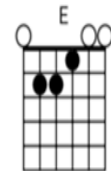

Back To Black Capo 5

2006

Amy Winehouse Bande « son » conforme

Difficulté: Intermédiaire Vérifié JFA 02/02/26

Accordage: E A D G B E Clé : Dm Tempo: 123 Bpm

[Intro]

Am Dm F E

Intro

Chant en laissant trainer les mots ...

[Verse 1]

Am Dm
He left no time to re-gret,
F E

Kept his dick wet, with his same old safe bet.

Am Dm
Me... and my head high,
F E

And my tears dry; get on without my guy.

[Verse 2]

Am Dm
You went back to what you knew,
F E
So far removed, from all that we went through.

Am Dm
And I... tread a troubled track,

F E
My odds are stacked; I'll go back to black.

[Chorus 1]

Am Dm
We only said goodbye with words; I died a hundred times.

F E N.C. Am
You go back to her and I go back to...I go back to us

<https://www.youtube.com/watch?v=s6Hly2mmxSk>

[Verse 3]

Am Dm
I love you much,
F E
It's not e-nough; you love blow and I love puff.

Am Dm
And life is like a pipe,
F E
And I'm a tiny penny rolling up the walls inside.