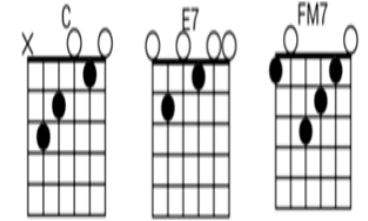

Back To Black Capo 5

2006

Amy Winehouse Bande « son » conforme

Difficulté: Intermédiaire Vérifié JFA 02/02/26

Accordage: E A D G B E Clé : Dm Tempo: 123 Bpm

[Intro]

Am Dm F E

Intro

Chant en laissant trainer les mots ...

[Verse 1]

Am Dm
He left no time to re-gret,
F E

Kept his dick wet, with his same old safe bet.

Am Dm
Me... and my head high,
F E

And my tears dry; get on without my guy.

[Verse 2]

Am Dm
You went back to what you knew,
F E
So far removed, from all that we went through.

Am Dm
And I... tread a troubled track,

F E
My odds are stacked; I'll go back to black.

[Chorus 1]

Am Dm
We only said goodbye with words; I died a hundred times.

F E N.C. Am
You go back to her and I go back to...I go back to us

<https://www.youtube.com/watch?v=s6Hly2mmxSk>

[Verse 3]

Am Dm
I love you much,
F E
It's not e-nough; you love blow and I love puff.

Am Dm
And life is like a pipe,
F E
And I'm a tiny penny rolling up the walls inside.

[Chorus 2]

Am Dm
We only said goodbye with words; I died a hundred times.

F E
You go back to her and I go back to...

Am Dm
We only said goodbye with words; I died a hundred times.

F E
You go back to her and I go back to...

[Break]

N.C. percussions...

[Bridge 1]Ambiance calme et planante + chœurs

Am Fmaj7

Black... black,

C E

Black... black.

Am Fmaj7

Black... black,

C E E7

Black... I go back to... I go back to...

[Chorus 3]

Reprise modérée...

Am Dm
We only said goodbye with words; I died a hundred times.

F E
You go back to her and I go back to...

Am Dm
We only said goodbye with words; I died a hundred times.

F E Am
You go back to her and I go back to black.

Fin sur Am