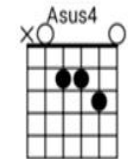

California Dreamin'- Capo 4

1965

by The Mamas & The Papas

Tablature version studio

Difficulty: intermédiaire

Tuning: EADGBE

Key: C#m

Capo: 4ème frette

Tempo 112 Bpm

[Intro 1] Conforme bande "son". Vérifié JFA 03/12/24

Position → Asus2 bascule index/auriculaire E7sus4

Autre [Intro 2] plus facile

Asu2 ⇄ Asus4 ⇄ Am ⇄ Asu2 ⇄ E7sus4

[Verse 1]

Am G F
All the leaves are brown (all the leaves are brown)

G E7sus4 E7
And the sky is gray (and the sky is gray)

F C E7 Am
I've been for a walk (I've been for a walk)

F E7sus4 E7
On a winter's day (on a winter's day)

Am G F
I'd be safe and warm (I'd be safe and warm)

G E7sus4 E7
If I was in L.A. (if I was in L.A.)

[Chorus]

Am G F
California dreamin' (California dreamin')

G E7sus4 E7
On such a winter's day

<https://studio.youtube.com/video/5UisH5Npq0c/edit>

[Verse 2]

Am G F
Stopped in to a church