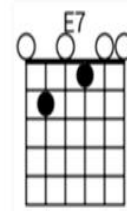

Tempo 112 Bpm

[Intro 1] Conforme bande "son". Vérifié JFA 03/12/24

Position → Asus2 bascule index/auriculaire E7sus4

Autre [Intro 2] plus facile

Asu2 ⇄ Asus4 ⇄ Am ⇄ Asu2 ⇄ E7sus4

[Verse 1]

Am G F
All the leaves are brown (all the leaves are brown)

G E7sus4 E7
And the sky is gray (and the sky is gray)

F C E7 Am
I've been for a walk (I've been for a walk)

F E7sus4 E7
On a winter's day (on a winter's day)

Am G F
I'd be safe and warm (I'd be safe and warm)

G E7sus4 E7
If I was in L.A. (if I was in L.A.)

[Chorus]

Am G F
California dreamin' (California dreamin')

G E7sus4 E7
On such a winter's day

<https://studio.youtube.com/video/5UisH5Npq0c/edit>

[Verse 2]

Am G F
Stopped in to a church

G E7sus4 E7
I passed along the way

F C E7 Am
Well I got down on my knees (got down on my knees)

F E7sus4 E7
And I pretend to pray (I pretend to pray)

Am G F
You know the preacher likes the cold (preacher likes the cold)