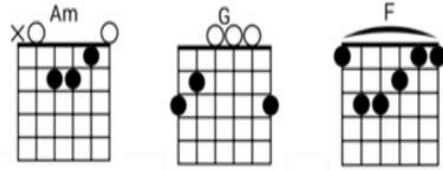

California Dreamin'- Capo 4

1965

by The Mamas & The Papas

Tablature version studio

Difficulty: intermédiaire

Tuning: EADGBE

Key: C#m

Capo: 4ème frette

Tempo 112 Bpm

[Intro 1] Conforme bande "son". Vérifié JFA 03/12/24

Position → Asus2 bascule index/auriculaire E7sus4

Autre [Intro 2] plus facile

Asu2 ⇄ Asus4 ⇄ Am ⇄ Asu2 ⇄ E7sus4

[Verse 1]

Am G F
All the leaves are brown (all the leaves are brown)

G E7sus4 E7
If I was in L.A. (if I was in L.A.)

[Chorus]

Am G F
California dreamin' (California dreamin')

G E7sus4 E7
On such a winter's day

<https://studio.youtube.com/video/5UisH5Npq0c/edit>

[Verse 2]

Am G F
Stopped in to a church

G E7sus4 E7
He knows I'm gonna stay (knows I'm gonna stay)

[Chorus]

Am G F
California dreamin' (California dreamin')

G E7sus4 E7
On such a winter's day

[Instrumental]

Am / / / Am / / F
C E7 Am F E7sus4 E7

Am G F G
E7sus4 E7