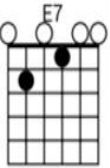

California Dreamin'- Capo 4

1965

by The Mamas & The Papas

Tablature version studio

Difficulty: intermédiaire

Tuning: EADGBE

Key: C#m

Capo: 4ème frette

G E7sus4 E7
And the sky is gray (and the sky is gray)

F C E7 Am
I've been for a walk (I've been for a walk)

F E7sus4 E7
On a winter's day (on a winter's day)

Am G F
I'd be safe and warm (I'd be safe and warm)

G E7sus4 E7
I passed along the way

F C E7 Am
Well I got down on my knees (got down on my knees)

F E7sus4 E7
And I pretend to pray (I pretend to pray)

Am G F
You know the preacher likes the cold (preacher likes the cold)

G E7sus4 E7
He knows I'm gonna stay (knows I'm gonna stay)

[Chorus]

Am G F
California dreamin' (California dreamin')

G E7sus4 E7
On such a winter's day

[Instrumental]

Am / / / Am / / F
C E7 Am F E7sus4 E7

Am G F G
E7sus4 E7