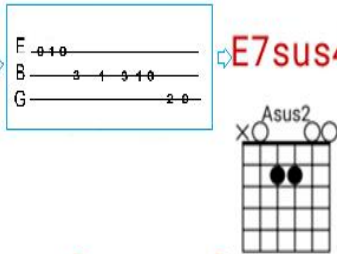

California Dreamin'- Capo 4

1965

by The Mamas & The Papas

Tablature version studio

Difficulty: intermédiaire

Tuning: EADGBE

Key: C#m

Capo: 4ème frette

Tempo 112 Bpm

[Intro 1] Conforme bande "son". Vérifié JFA 03/12/24

Position → Asus2 bascule index/auriculaire E7sus4

Autre [Intro 2] plus facile

Asu2 ⇄ Asus4 ⇄ Am ⇄ Asu2 ⇄ E7sus4

[Verse 1]

Am G F
All the leaves are brown (all the leaves are brown)