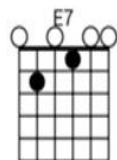

California Dreamin'- Capo 4

1965

by The Mamas & The Papas

Tablature version studio

Difficulty: intermédiaire

Tuning: EADGBE

Key: C#m

Capo: 4ème frette

Tempo 112 Bpm

[Intro 1] Conforme bande "son". Vérifié JFA 03/12/24

Position → Asus2 bascule index/auriculaire E7sus4

Autre [Intro 2] plus facile

Asu2 ⇄ Asus4 ⇄ Am ⇄ Asu2 ⇄ E7sus4

[Verse 1]

Am G F
All the leaves are brown (all the leaves are brown)

G E7sus4 E7
And the sky is gray (and the sky is gray)

F C E7 Am
I've been for a walk (I've been for a walk)

F E7sus4 E7
On a winter's day (on a winter's day)

Am G F
I'd be safe and warm (I'd be safe and warm)

G E7sus4 E7
If I was in L.A. (if I was in L.A.)

[Chorus]

Am G F
California dreamin' (California dreamin')

G E7sus4 E7
On such a winter's day

<https://studio.youtube.com/video/5UisH5Npq0c/edit>

[Verse 2]

Am G F
Stopped in to a church