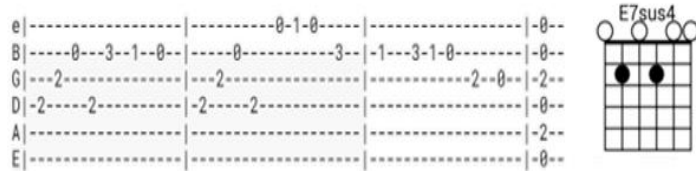

California Dreamin'- Capo 4

1965

by The Mamas & The Papas

Tablature version studio

Difficulty: intermédiaire

Tuning: EADGBE

Key: C#m

Capo: 4ème frette

Tempo 112 Bpm

[Intro 1] Conforme bande "son". Vérifié JFA 03/12/24

Position → Asus2 bascule index/auriculaire E7sus4

Autre [Intro 2] plus facile

Asu2 ⇄ Asus4 ⇄ Am ⇄ Asu2 ⇄ E7sus4

[Verse 1]

Am G F
All the leaves are brown (all the leaves are brown)

G E7sus4 E7
If I was in L.A. (if I was in L.A.)

[Chorus]

Am G F
California dreamin' (California dreamin')

G E7sus4 E7
On such a winter's day

<https://studio.youtube.com/video/5UisH5Npq0c/edit>

[Verse 2]

Am G F
Stopped in to a church

G E7sus4 E7
He knows I'm gonna stay (knows I'm gonna stay)

[Chorus]

Am G F
California dreamin' (California dreamin')

G E7sus4 E7
On such a winter's day

[Instrumental]

Am / / / Am / / F
C E7 Am F E7sus4 E7

Am G F G
E7sus4 E7