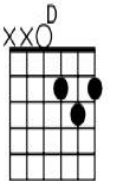

love him till your arms break, then he lets you down.

**[Bridge]**

C

D

It ain't right with love to share,

Bm Em D C Bm Am  
when you find he doesn't care, for you.

C D  
It ain't wise to need someone,  
Bm Em D C Bm Am  
as much as I depended on, you.

**[Solo]** Suivre avec ces accords...

| G | G | Bm | Bm |  
| C | C | G | D |

**[Bridge]**

C D  
It ain't right with love to share,  
Bm Em D C Bm Am  
when you find he doesn't care, for you.  
C D  
It ain't wise to need someone,  
Bm Em D C Bm Am  
as much as I depended on, you.

**[Verse 4]**

D G Bm  
Oh, it's a heartache, nothing but a heartache,

C G D  
love him till your arms break, then he lets you down.

[Nota :Le solo guitare est joué 3 fois sur l'Outro]

**[Outro]** Attention effets de voix et décalages par rapport aux accords.

Vous pouvez simplifier en jouant le [verse 3] deux fois. Ce sont exactement les mêmes accords.

G Bm  
It's a fool's game...eeee -----  
C  
Standing in the cold rain...nnn,  
G D  
feeling like a clown