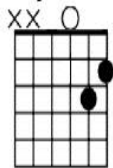

**[Intro]** Suivre la mélodie d'intro sur Ces accords.

G 5<sup>ème</sup>

Gmaj7 omit 3

G 6 omit3

**[Verse 1]**

G

Bm

It's a heartache, nothing but a heartache,

love him till your arms break, then he lets you down.

**[Bridge]**

C

D

It ain't right with love to share,

Bm Em D C Bm Am  
when you find he doesn't care, for you.

C D  
It ain't wise to need someone,  
Bm Em D C Bm Am  
as much as I depended on, you.

**[Verse 4]**

D G Bm  
Oh, it's a heartache, nothing but a heartache,

C G D  
love him till your arms break, then he lets you down.

[Nota :Le solo guitare est joué 3 fois sur l'Outro]

**[Outro]** Attention effets de voix et décalages par rapport aux accords.

G Bm  
It's oh ... heartache eeeee, -----

C G D  
love him till your arms break, then he lets you down  
G Bm  
It's a fool's game, standing in the cold rain...

C G D  
La la la la la la la...

Fin sur G ou fin sur riff avec G