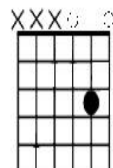

**[Intro]** Suivre la mélodie d'intro sur Ces accords.

G 5<sup>ème</sup>

Gmaj7 omit 3

G 6 omit3

**[Verse 1]**

G

Bm

It's a heartache, nothing but a heartache,

C

G D

hits you when it's too late, hits you when you're down.

G

Bm

It's a fool's game, nothing but a fool's game,

C

G D

love him till your arms break, then he lets you down.

**[Bridge]**

C

D

It ain't right with love to share,

Bm Em D C Bm Am  
when you find he doesn't care, for you.

C D  
It ain't wise to need someone,  
Bm Em D C Bm Am  
as much as I depended on, you.

**[Verse 4]**

D G Bm  
Oh, it's a heartache, nothing but a heartache,

C G D  
love him till your arms break, then he lets you down.

[Nota :Le solo guitare est joué 3 fois sur l'Outro]

**[Outro]** Attention effets de voix et décalages par rapport aux accords.