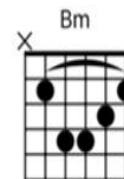

[Verse 3]

D G Bm
Oh, it's a heartache, nothing but a heartache,
C G D
hits you when it's too late, hits you when you're down.
G Bm
It's a fool's game, nothing but a fool's game,
C G D
standing in the cold rain, feeling like a clown.

[Solo] Suivre avec ces accords...

| G | G | Bm | Bm |
| C | C | G | D |