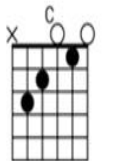

love him till your arms break, then he lets you down.

**[Bridge]**

C

D

It ain't right with love to share,

Bm Em D C Bm Am  
when you find he doesn't care, for you.

C D  
It ain't wise to need someone,  
Bm Em D C Bm Am  
as much as I depended on, you.

**[Verse 4]**

D G Bm  
Oh, it's a heartache, nothing but a heartache,

C G D  
love him till your arms break, then he lets you down.

[Nota :Le solo guitare est joué 3 fois sur l'Outro]

**[Outro]** Attention effets de voix et décalages par rapport aux accords.

Vous pouvez simplifier en jouant le [verse 3] deux fois. Ce sont exactement les mêmes accords.

G Bm  
It's a fool's game...eeee -----  
C  
Standing in the cold rain...nnn,  
G D  
feeling like a clown

G Bm  
It's oh ... heartache eeeee, -----

C G D  
love him till your arms break, then he lets you down  
G Bm  
It's a fool's game, standing in the cold rain...

C G D  
La la la la la la la...

Fin sur G ou fin sur riff avec G