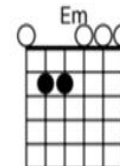

love him till your arms break, then he lets you down.

**[Bridge]**

C

D

It ain't right with love to share,

Bm Em D C Bm Am  
when you find he doesn't care, for you.

C D  
It ain't wise to need someone,  
Bm Em D C Bm Am  
as much as I depended on, you.

**[Verse 3]**

D G Bm  
Oh, it's a heartache, nothing but a heartache,  
C G D  
hits you when it's too late, hits you when you're down.  
G Bm  
It's a fool's game, nothing but a fool's game,  
C G D  
standing in the cold rain, feeling like a clown.

**[Solo]** Suivre avec ces accords...

| G | G | Bm | Bm |  
| C | C | G | D |

**[Bridge]**

C D  
It ain't right with love to share,  
Bm Em D C Bm Am  
when you find he doesn't care, for you.  
C D  
It ain't wise to need someone,  
Bm Em D C Bm Am  
as much as I depended on, you.

**[Verse 4]**

D G Bm  
Oh, it's a heartache, nothing but a heartache,

C G D  
love him till your arms break, then he lets you down.

[Nota :Le solo guitare est joué 3 fois sur l'Outro]

**[Outro]** Attention effets de voix et décalages par rapport aux accords.