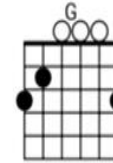

standing in the cold rain, feeling like a clown.

(Roulement batterie)

**[Verse 2]** jouez énergique...

G

Bm

It's a heartache, nothing but a heartache,

C

G D

love him till your arms break, then he lets you down.

**[Bridge]**

C

D

It ain't right with love to share,

Bm Em D C Bm Am  
when you find he doesn't care, for you.

C D  
It ain't wise to need someone,  
Bm Em D C Bm Am  
as much as I depended on, you.

**[Verse 3]**

D G Bm  
Oh, it's a heartache, nothing but a heartache,  
C G D  
hits you when it's too late, hits you when you're down.  
G Bm  
It's a fool's game, nothing but a fool's game,  
C G D  
standing in the cold rain, feeling like a clown.

**[Verse 4]**

D G Bm  
Oh, it's a heartache, nothing but a heartache,

C G D  
love him till your arms break, then he lets you down.

[Nota :Le solo guitare est joué 3 fois sur l'Outro]

**[Outro]** Attention effets de voix et décalages par rapport aux accords.