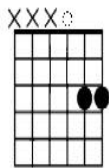

**[Intro]** Suivre la mélodie d'intro sur Ces accords.

G 5<sup>ème</sup>

Gmaj7 omit 3

G 6 omit3

**[Verse 1]**

G

Bm

It's a heartache, nothing but a heartache,

love him till your arms break, then he lets you down.

**[Bridge]**

C

D

It ain't right with love to share,

Bm Em D C Bm Am  
when you find he doesn't care, for you.

C D  
It ain't wise to need someone,  
Bm Em D C Bm Am  
as much as I depended on, you.

**[Verse 4]**

D G Bm  
Oh, it's a heartache, nothing but a heartache,

C G D  
love him till your arms break, then he lets you down.

[Nota :Le solo guitare est joué 3 fois sur l'Outro]

**[Outro]** Attention effets de voix et décalages par rapport aux accords.

G Bm  
It's oh ... heartache eeeee, -----

C G D  
love him till your arms break, then he lets you down  
G Bm  
It's a fool's game, standing in the cold rain...

C G D  
La la la la la la la...

Fin sur G ou fin sur riff avec G