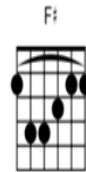

[Verse 1]

G
How can you see looking through those tears?
Em
Don't you know you're worth your weight in gold?
D
I can't believe that you're alone in here
C

Let me warm your hands against the cold

[Verse]

G
A close encounter with a hard hearted man
Em

Who never gave half of what he got

D
Has made you wish that you'd never been born
C

That's a shame cause you got the lot

[Chorus]

G Em D
Hey yeah, you with the sad face
C G
Come up to my place and live it up
Em D
You beside the dance floor
C G
What do ya cry for, let's live it up