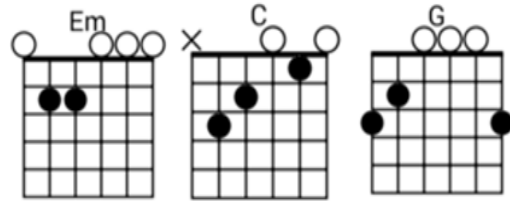

San Francisco - Pas de capo

1967

by Scott McKenzie | Tablature version backing track . Vérifié 25/01/25

Tablature perso JFA

Tonalité G 113 Bpm

Difficulty: intermediate

Tuning: EADGBE

Capo pas de capo

[Intro]

G

[Verse 1]

Em C G D
If you're going to San Francisco

Em C G D
Be sure to wear some flowers in your hair

Em G C G
If you're going to San Francisco

G Bm Em D
You're gonna meet some gentle people there

Em C G D
For those who come to San Francisco

Em C G D
Summer time will be a love-in there

Em G C G
In the streets of San Francisco

Bm Em D
Gentle people with flowers in their hair

[Bridge]

F <https://youtu.be/0INhC5I8U90>
All across the nation such a strange vibration

Em G C G
If you come to San Francisco

Bm Em G Em
Summer time will be a love-in there

[Transition]

Attention break ... avant la reprise sur l'instrumental

[Outro instrumental]

A Amaj7 F#m A F#m A D A D A D
Ici plus long...
Fin sur F#m