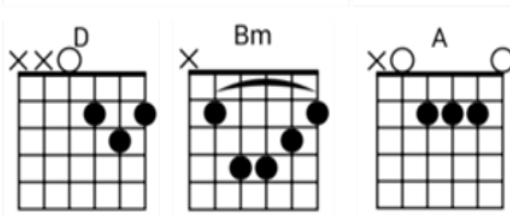

San Francisco - Pas de capo

1967

by Scott McKenzie | Tablature version backing track . Vérifié 25/01/25

Tablature perso JFA

Tonalité G 113 Bpm

Difficulty: intermediate

Tuning: EADGBE

Capo pas de capo

[Intro]

G

[Verse 1]

Em C G D
If you're going to San Francisco

Em C G D
Be sure to wear some flowers in your hair

Em G C G
If you're going to San Francisco

G Bm Em D
You're gonna meet some gentle people there

Em C G D
For those who come to San Francisco

Em C G D
Summer time will be a love-in there

Em G C G
In the streets of San Francisco

Bm Em D
Gentle people with flowers in their hair

[Bridge]

F <https://youtu.be/0INhC5I8U90>
All across the nation such a strange vibration

Em G C G
If you come to San Francisco

Bm Em G Em
Summer time will be a love-in there

[Transition]

Attention break ... avant la reprise sur l'instrumental

[Outro instrumental]

A Amaj7 F#m A F#m A D A D A D
Ici plus long...
Fin sur F#m