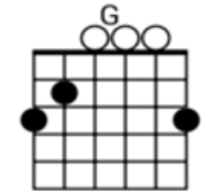

[Chorus]

C Am F
Time goes by so slowly
G C
And time can do so much
Am G G
Are you still mine?

C G
I need your love
Am Em
I need your love
F G C C7
God speed your love to me
F G F Eb
Lonely rivers flow to the sea, to the sea

F G C
To the open arms of the sea
F G F Eb
Lonely rivers cry wait for me, wait for me
F G C
I'll be coming home wait for me

C Am F
Oh my love, my darling
G C
I've hungered for your touch
Am G G
A long lonely time