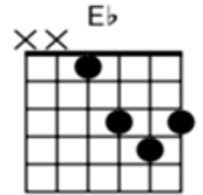

[Chorus]

C Am F
Time goes by so slowly
G C
And time can do so much
Am G G
Are you still mine?

C G
I need your love
Am Em
I need your love
F G C C7
God speed your love to me
F G F Eb
Lonely rivers flow to the sea, to the sea

F G C
To the open arms of the sea
F G F Eb
Lonely rivers cry wait for me, wait for me
F G C
I'll be coming home wait for me

C Am F
Oh my love, my darling
G C
I've hungered for your touch
Am G G
A long lonely time