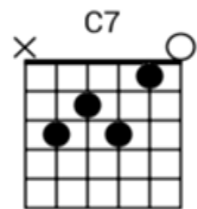

[Verse]

C Am F
Oh, my love, my darling
G C
I've hungered for your touch
Am G G
A long lonely time