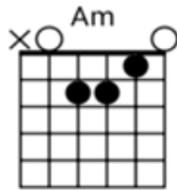

[Verse]

C Am F
Oh, my love, my darling
G C
I've hungered for your touch
Am G G
A long lonely time