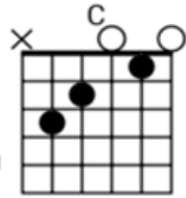

[Verse]

C Am F
Oh, my love, my darling
G C
I've hungered for your touch
Am G G
A long lonely time