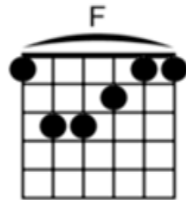

[Verse]

C Am F
Oh, my love, my darling
G C
I've hungered for your touch
Am G G
A long lonely time