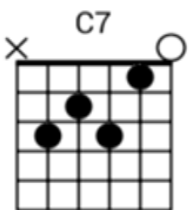

Unchained Melody - Capo 1

1965

by **Righteous Brothers** - Bande "son" conforme .Vérifié JFA 11/11/25

Niveau de difficulté : débutant

Accordage : Tuning : EADGBE

Tonalité originale : **Ab** Tempo : **71** Bpm

Tempo + 5 Bpm par rapport à l'original

<https://www.youtube.com/watch?v=D8uwS1lgl0>

[Verse]

C **Am** **F**
Oh, my love, my darling

G **C**
I've hungered for your touch

Am **G** **G**
A long lonely time

[Chorus]

C **Am** **F**
Time goes by so slowly

G **C**
And time can do so much

Am **G** **G**
Are you still mine?

C **G**
I need your love

Am **Em**
I need your love

F **G** **C** **C7**
God speed your love to me

F **G** **F** **Eb**
Lonely rivers flow to the sea, to the sea

Am **G** **G**
A long lonely time

[Chorus]

C **Am** **F**
Time goes by so slowly

G **C**
And time can do so much

Am **G** **G**
Are you still mine?

C **G**
I need your love

Am **Em**
I need your love

F **G** **C**
God speed your love to me