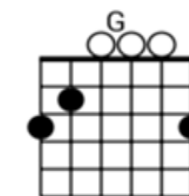

Unchained Melody - Capo 1

1965

by **Righteous Brothers** - Bande "son" conforme .Vérifié JFA 11/11/25

Niveau de difficulté : débutant

Accordage : Tuning : EADGBE

Tonalité originale : **Ab** Tempo : **71** Bpm

Am **G** **G**
A long lonely time

[Chorus]

C **Am** **F**
Time goes by so slowly

G **C**
And time can do so much

Am **G** **G**
Are you still mine?

C **G**
I need your love

Am **Em**
I need your love

F **G** **C**
God speed your love to me