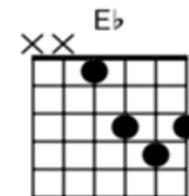

[Chorus]

C **Am** **F**
Time goes by so slowly

G **C**
And time can do so much

Am **G** **G**
Are you still mine?

C **G**
I need your love

Am **Em**
I need your love

F **G** **C** **C7**
God speed your love to me

F **G** **F** **Eb**
Lonely rivers flow to the sea, to the sea

F **G** **C**
To the open arms of the sea
F **G** **F** **Eb**
Lonely rivers cry wait for me, wait for me
F **G** **C**
I'll be coming home wait for me

C **Am** **F**
Oh my love, my darling

G **C**
I've hungered for your touch

Am **G** **G**
A long lonely time