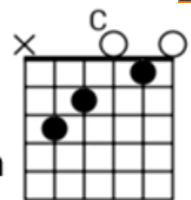

Unchained Melody - Capo 1

1965

by **Righteous Brothers** - Bande "son" conforme .Vérifié JFA 11/11/25

Niveau de difficulté : débutant

Accordage : Tuning : EADGBE

Tonalité originale : **Ab** Tempo : **71** Bpm

Tempo + 5 Bpm par rapport à l'original

<https://www.youtube.com/watch?v=D8uwS1lgl0>

[Verse]

C **Am** **F**
Oh, my love, my darling

G **C**
I've hungered for your touch

Am **G** **G**
A long lonely time

[Chorus]

Am **G** **G**
A long lonely time

[Chorus]

C **Am** **F**
Time goes by so slowly

G **C**
And time can do so much

Am **G** **G**
Are you still mine?

C **G**
I need your love

Am **Em**
I need your love

F **G** **C**
God speed your love to me