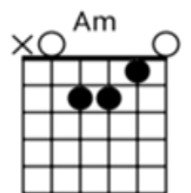

Unchained Melody - Capo 1

1965

by **Righteous Brothers** - Bande "son" conforme .Vérifié JFA 11/11/25

Niveau de difficulté : débutant

Accordage : Tuning : EADGBE

Tonalité originale : **Ab** Tempo : **71** Bpm

Tempo + 5 Bpm par rapport à l'original

<https://www.youtube.com/watch?v=D8uwS1lgl0>

[Verse]

C **Am** **F**
Oh, my love, my darling

G **C**
I've hungered for your touch

Am **G** **G**
A long lonely time

[Chorus]

C **Am** **F**
Time goes by so slowly

G **C**
And time can do so much

Am **G** **G**
Are you still mine?

C **G**
I need your love

Am **Em**
I need your love

F **G** **C** **C7**
God speed your love to me

F **G** **F** **Eb**
Lonely rivers flow to the sea, to the sea

Am **G** **G**
A long lonely time

[Chorus]

C **Am** **F**
Time goes by so slowly

G **C**
And time can do so much

Am **G** **G**
Are you still mine?

C **G**
I need your love

Am **Em**
I need your love

F **G** **C**
God speed your love to me