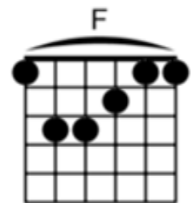

Unchained Melody - Capo 1

1965

by **Righteous Brothers** - Bande "son" conforme .Vérifié JFA 11/11/25

Niveau de difficulté : débutant

Accordage : Tuning : EADGBE

Tonalité originale : **Ab** Tempo : **71** Bpm

Tempo + 5 Bpm par rapport à l'original

<https://www.youtube.com/watch?v=D8uwS1lgl0>

[Verse]

C **Am** **F**
Oh, my love, my darling

G **C**
I've hungered for your touch

Am **G** **G**
A long lonely time

[Chorus]

C **Am** **F**
Time goes by so slowly

G **C**
And time can do so much

Am **G** **G**
Are you still mine?

C **G**
I need your love

Am **Em**
I need your love

F **G** **C** **C7**
God speed your love to me

F **G** **F** **Eb**
Lonely rivers flow to the sea, to the sea