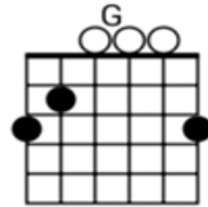

[Verse]

<https://www.youtube.com/watch?v=-lhoUcS2Ka8>

G **Em** **C**
Oh, my love, my darling

D **G**
I've hungered for your touch

Em **D** **D**
A long lonely time