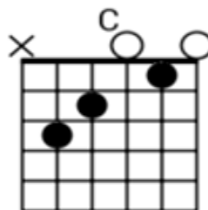

Unchained Melody - Capo 6

1965

by **Righteous Brothers** - Bande "son" conforme .Vérifié JFA 11/11/25

Niveau de difficulté : débutant

Accordage : Tuning : EADGBE

Tonalité originale : **Ab** Tempo : **66** Bpm

D **G**
And time can do so much

Em **D** **D**
Are you still mine?

G **D**
I need your love

Em **Bm**
I need your love

C **D** **G** **G7**
God speed your love to me

C **D** **C** **D** **Bb**
Lonely rivers flow to the sea, to the sea