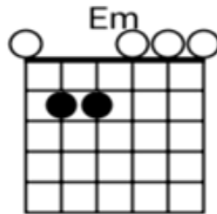

[Chorus]

G **Em** **C**
Time goes by so slowly

D **G**
And time can do so much

Em **D** **D**
Are you still mine?