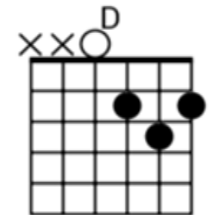

Unchained Melody - Capo 6

1965

by **Righteous Brothers** - Bande "son" conforme .Vérifié JFA 11/11/25

Niveau de difficulté : débutant

Accordage : Tuning : EADGBE

Tonalité originale : **Ab** Tempo : **66** Bpm

Em **D** **D**
A long lonely time

[Chorus]

G **Em** **C**
Time goes by so slowly

D **G**
And time can do so much

Em **D** **D**
Are you still mine?

G **D**
I need your love

Em **Bm**
I need your love

C **D** **G**
God speed your love to me

Fin **Em** **C** **G**