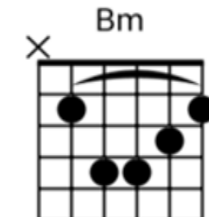

Unchained Melody - Capo 6

1965

by **Righteous Brothers** - Bande "son" conforme .Vérifié JFA 11/11/25

Niveau de difficulté : débutant

Accordage : Tuning : EADGBE

Tonalité originale : **Ab** Tempo : **66** Bpm

D **G**
And time can do so much

Em **D** **D**
Are you still mine?

G **D**
I need your love

Em **Bm**
I need your love

C **D** **G** **G7**
God speed your love to me

C **D** **C** **D** **Bb**
Lonely rivers flow to the sea, to the sea

Em **D** **D**
A long lonely time

[Chorus]

G **Em** **C**
Time goes by so slowly

D **G**
And time can do so much

Em **D** **D**
Are you still mine?

G **D**
I need your love

Em **Bm**
I need your love

C **D** **G**
God speed your love to me

Fin **Em** **C** **G**