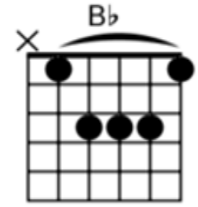

C **D** **G**
To the open arms of the sea
C **D** **C** **Bb**
Lonely rivers cry wait for me, wait for me
C **D** **G**
I'll be coming home wait for me

G **Em** **C**
Oh my love, my darling

D **G**
I've hungered for your touch

Em **D** **D**
A long lonely time